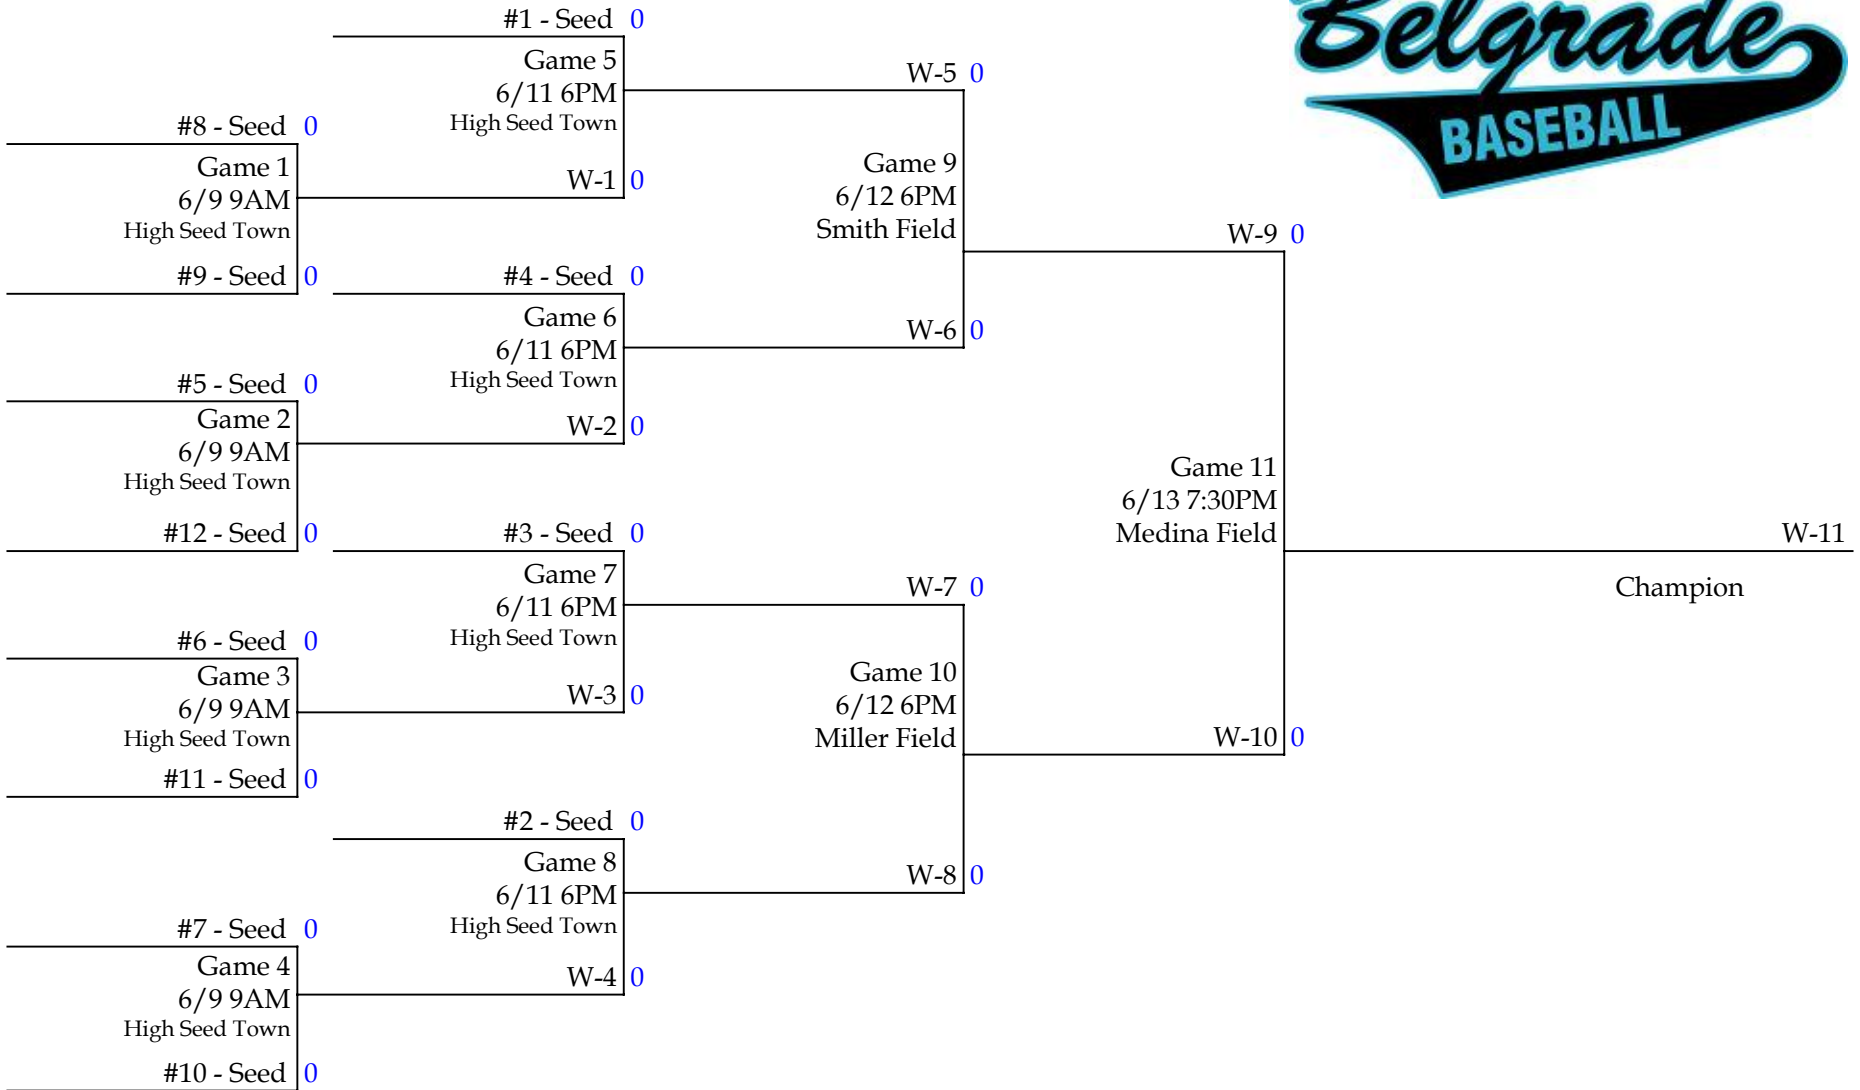

BABE RUTH DIVISION

*Highest Seed is HOME throughout tournament including Championship Game