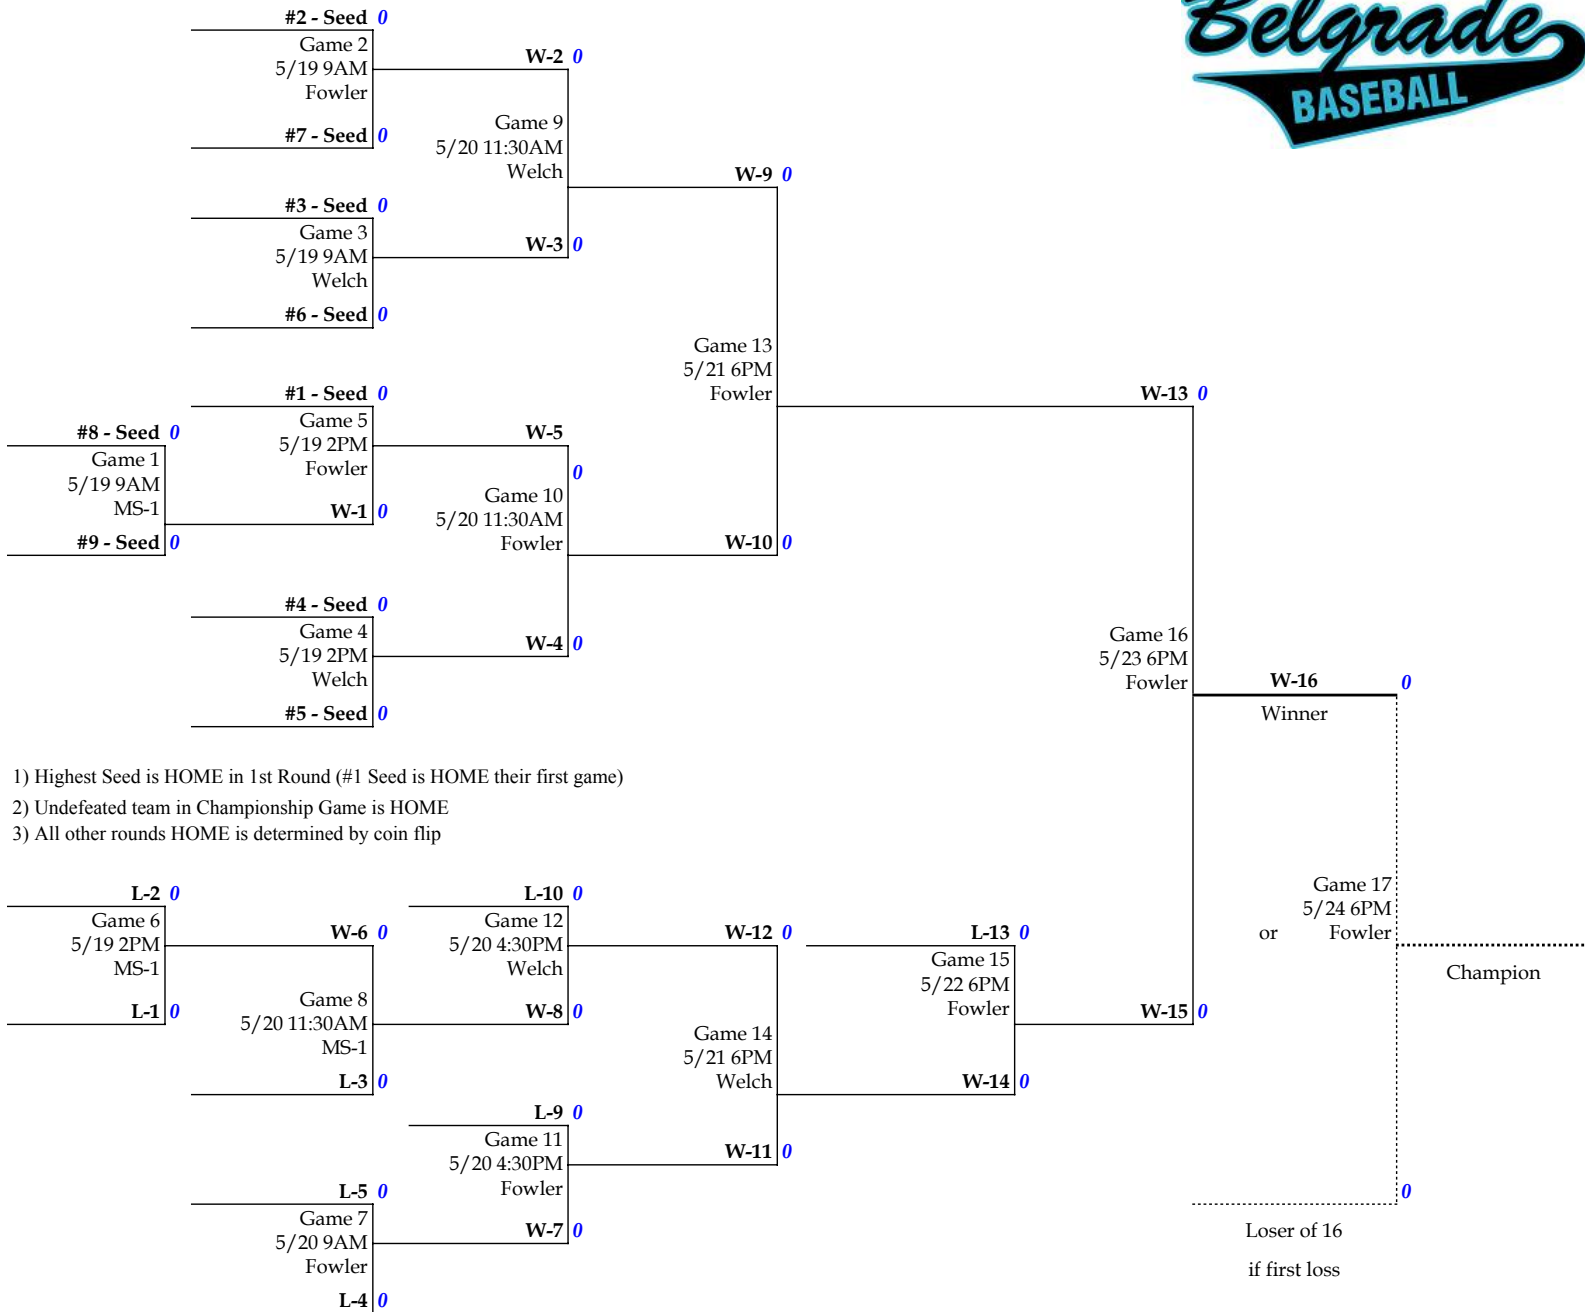

MAJORS DIVISION

- 1) Highest Seed is HOME in 1st Round (#1 Seed is HOME their first game)
- 2) Undefeated team in Championship Game is HOME
- 3) All other rounds HOME is determined by coin flip