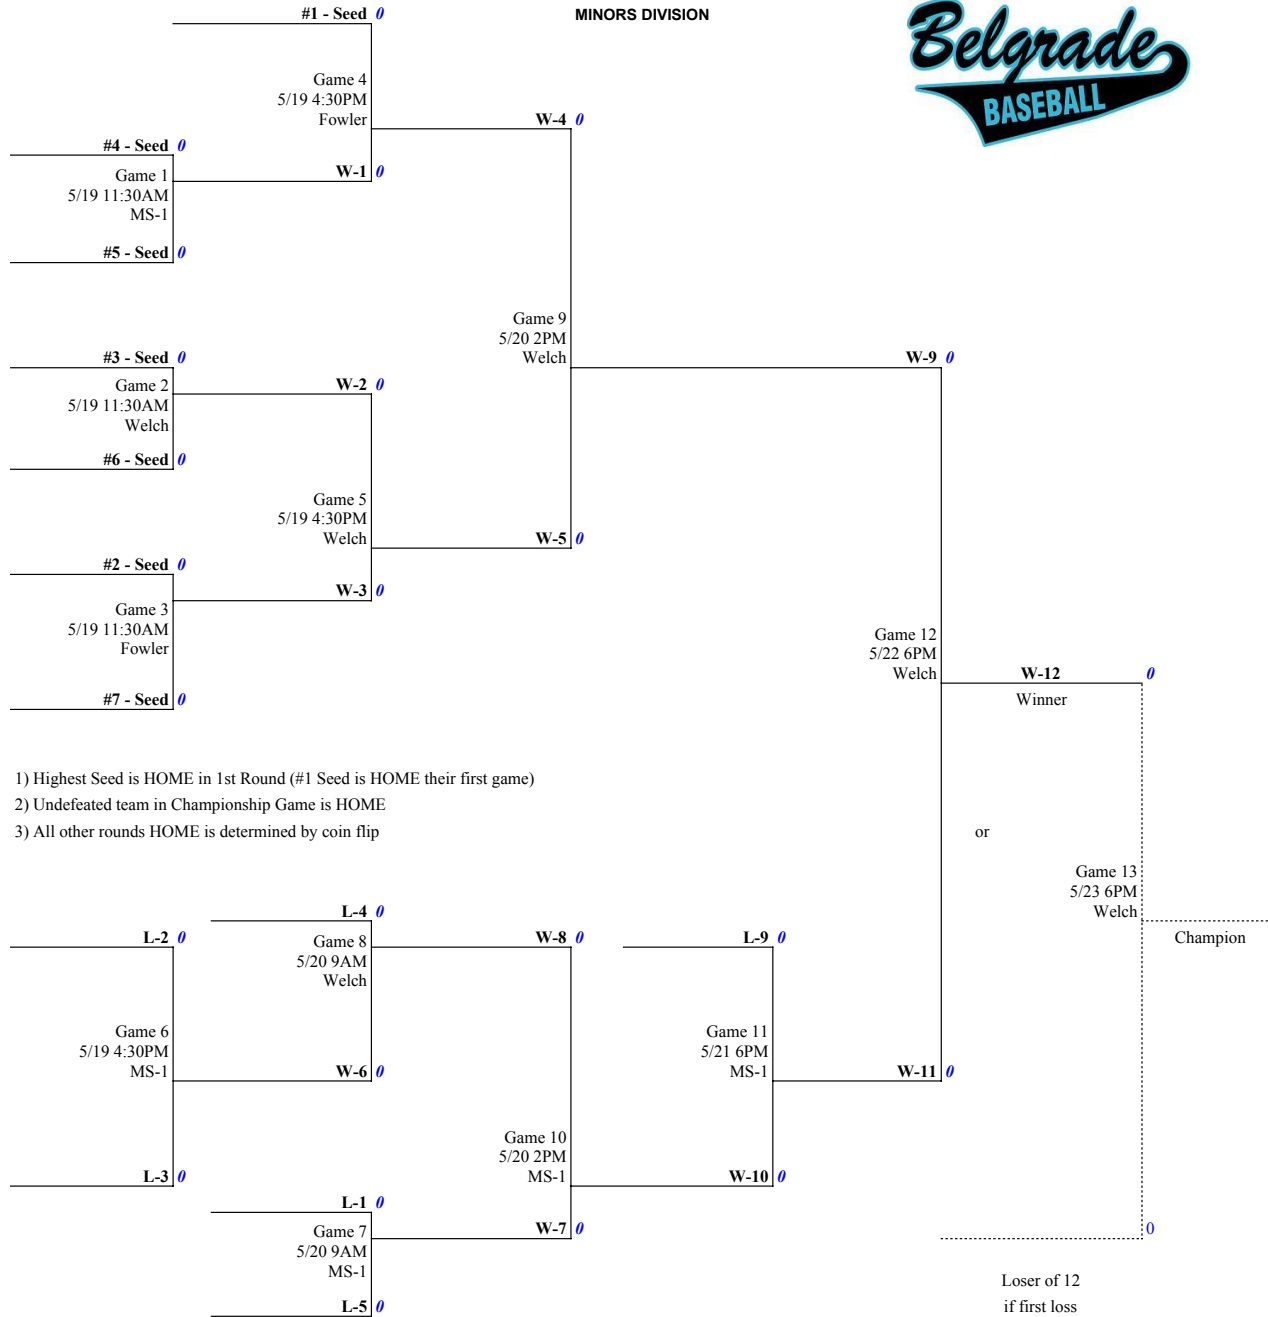

MINORS DIVISION

- 1) Highest Seed is HOME in 1st Round (#1 Seed is HOME their first game)
- 2) Undeafated team in Championship Game is HOME
- 3) All other rounds HOME is determined by coin flip