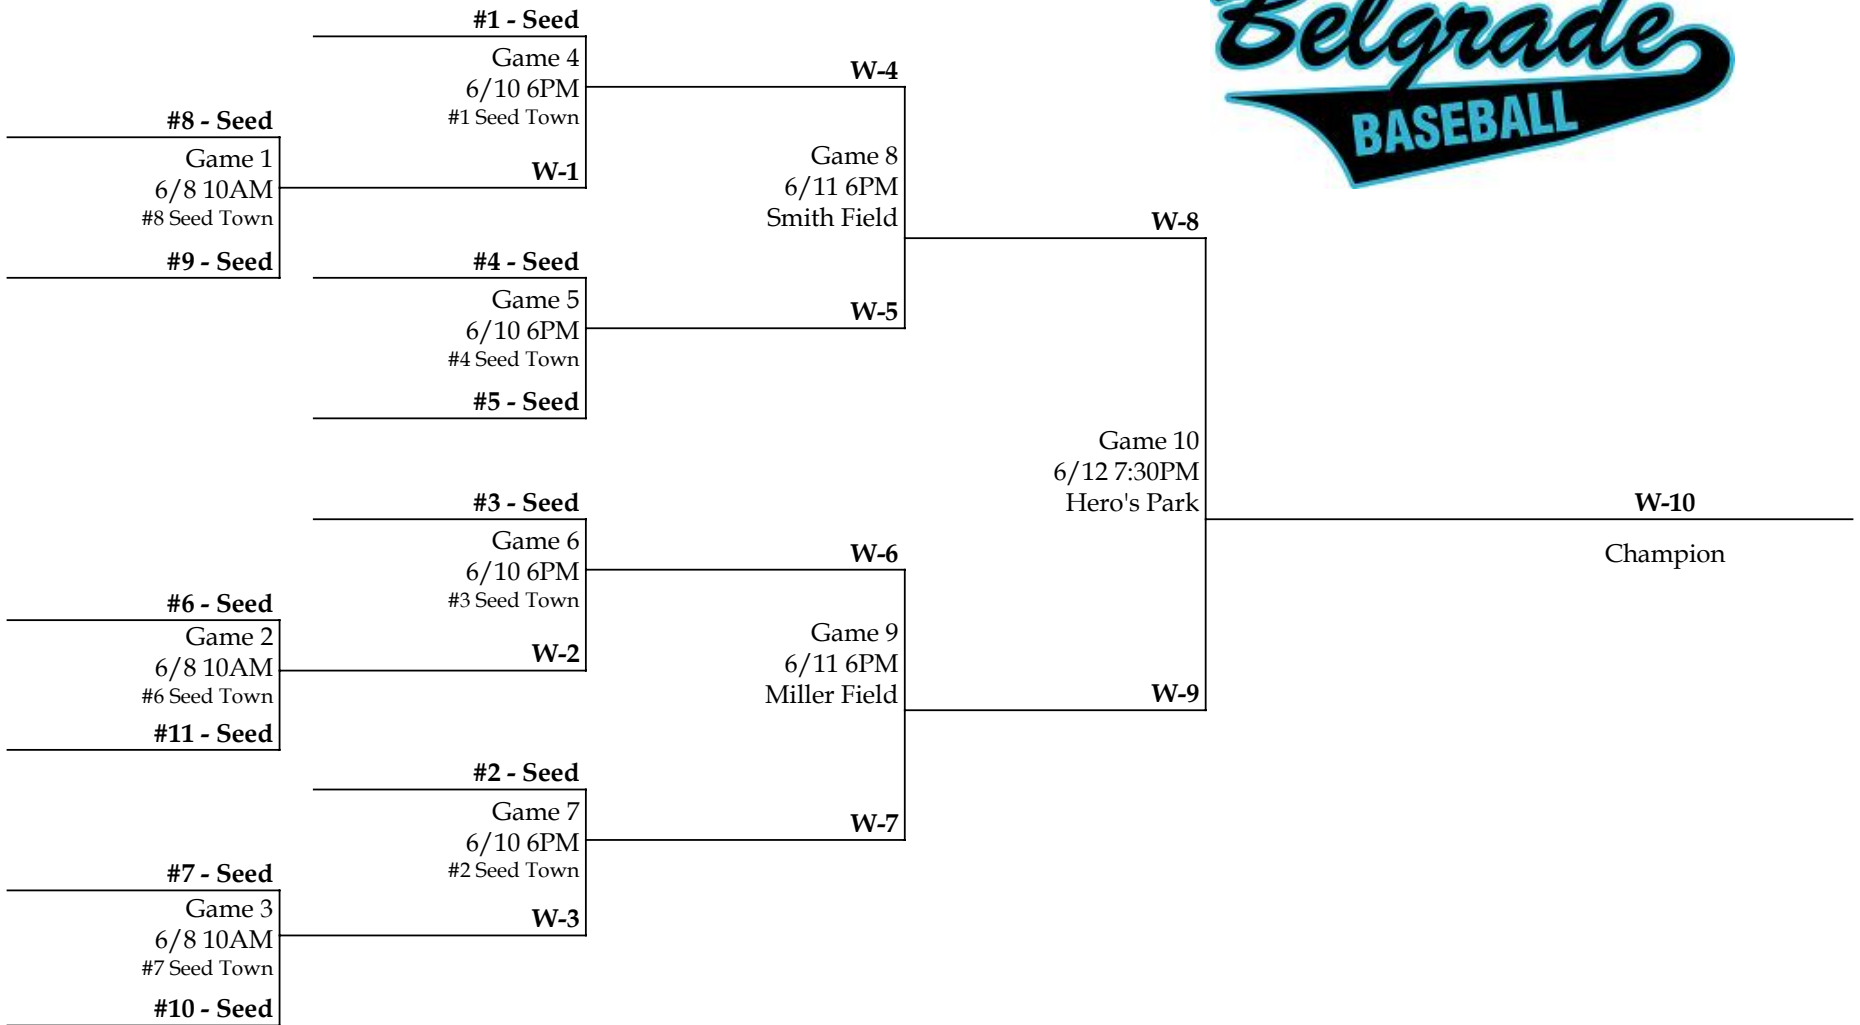

**BABE RUTH DIVISION**

\*Highest Seed is HOME throughout tournament until Championship Game where a coin flip will determine home team.