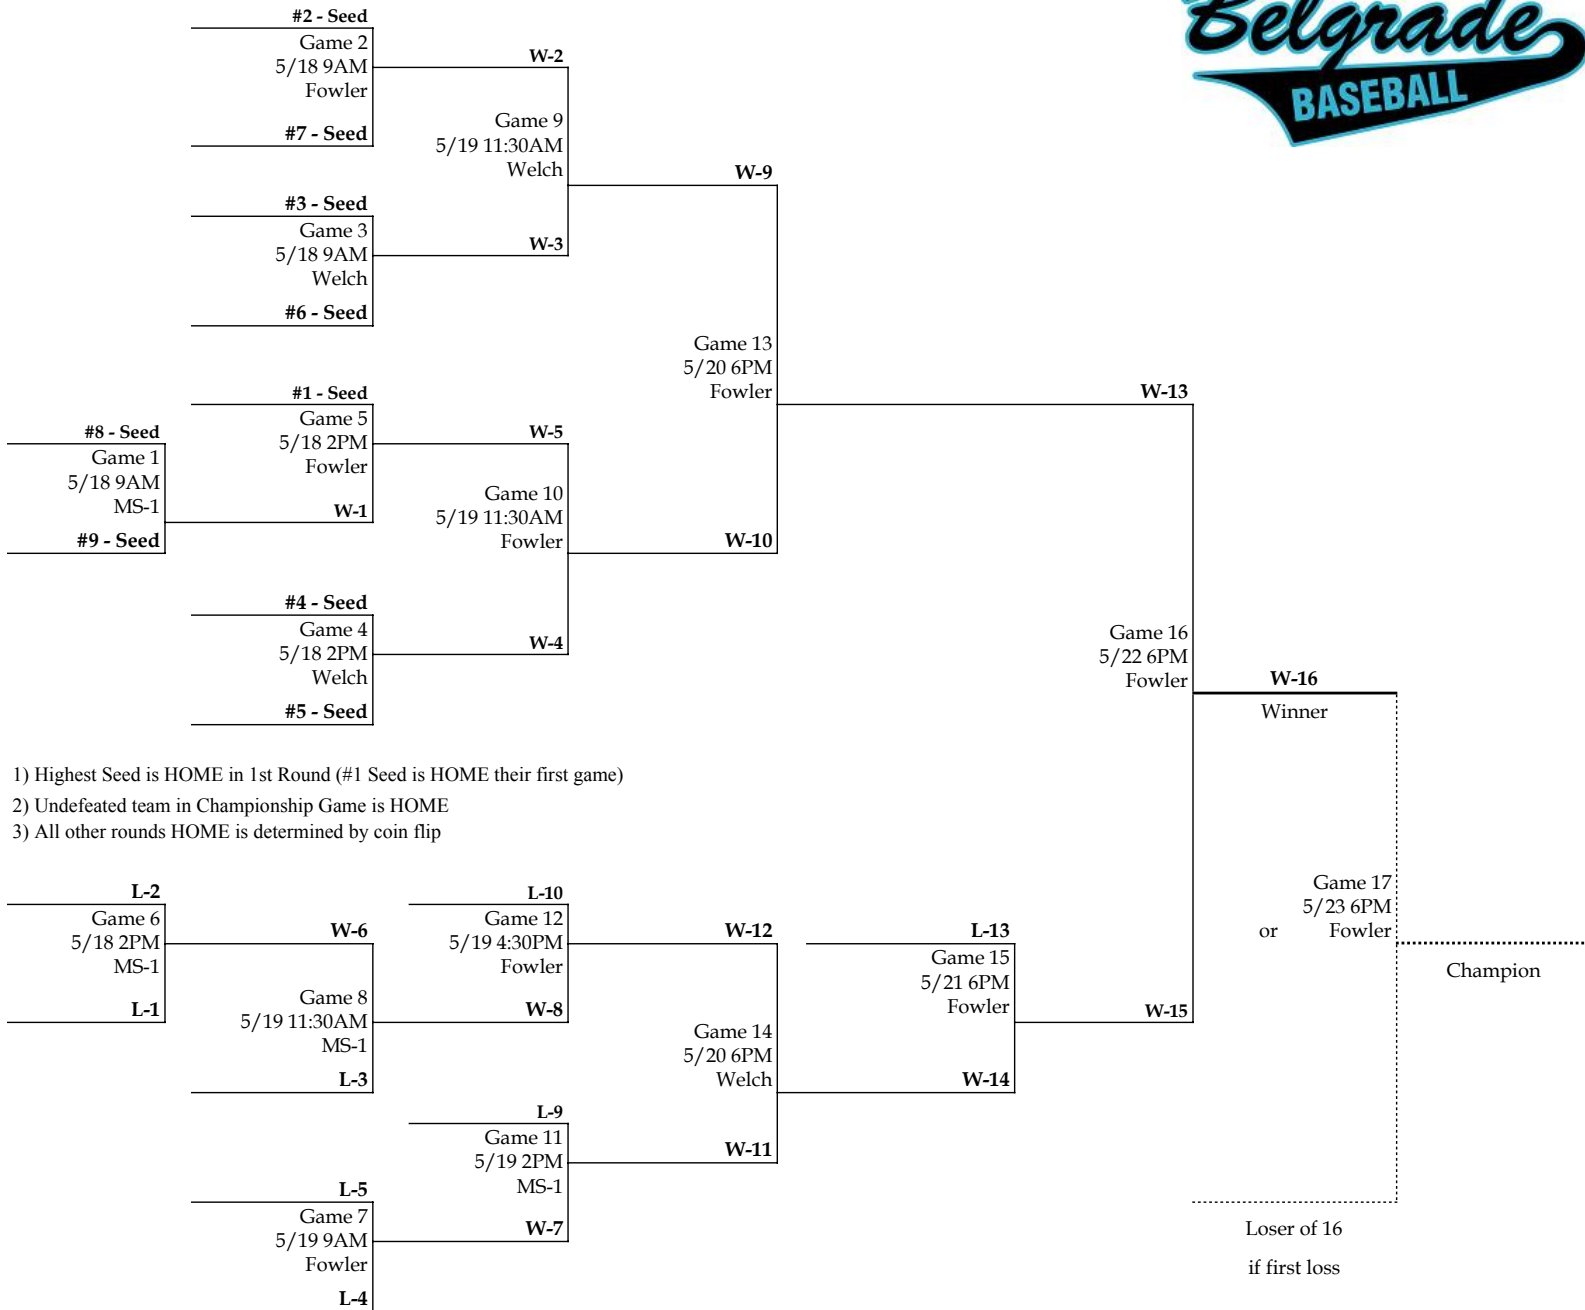

MAJORS DIVISION

- 1) Highest Seed is HOME in 1st Round (#1 Seed is HOME their first game)
- 2) Undefeated team in Championship Game is HOME
- 3) All other rounds HOME is determined by coin flip