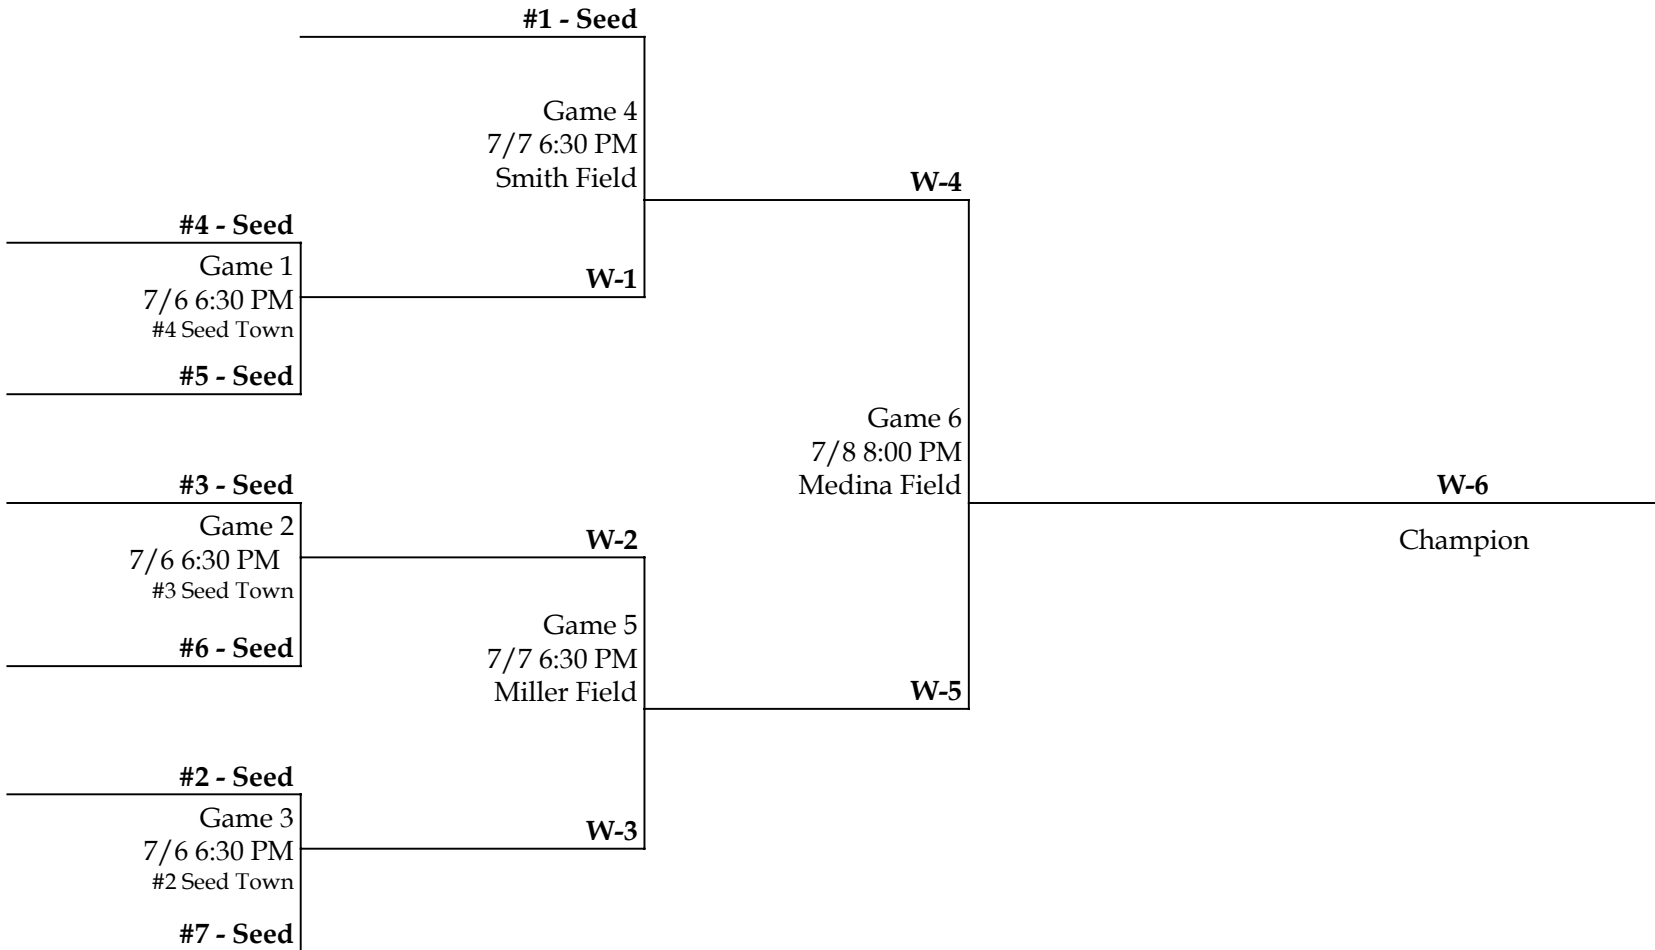

BABE RUTH DIVISION

*Highest Seed is HOME throughout tournament until Championship Game where a coin flip will determine home team.