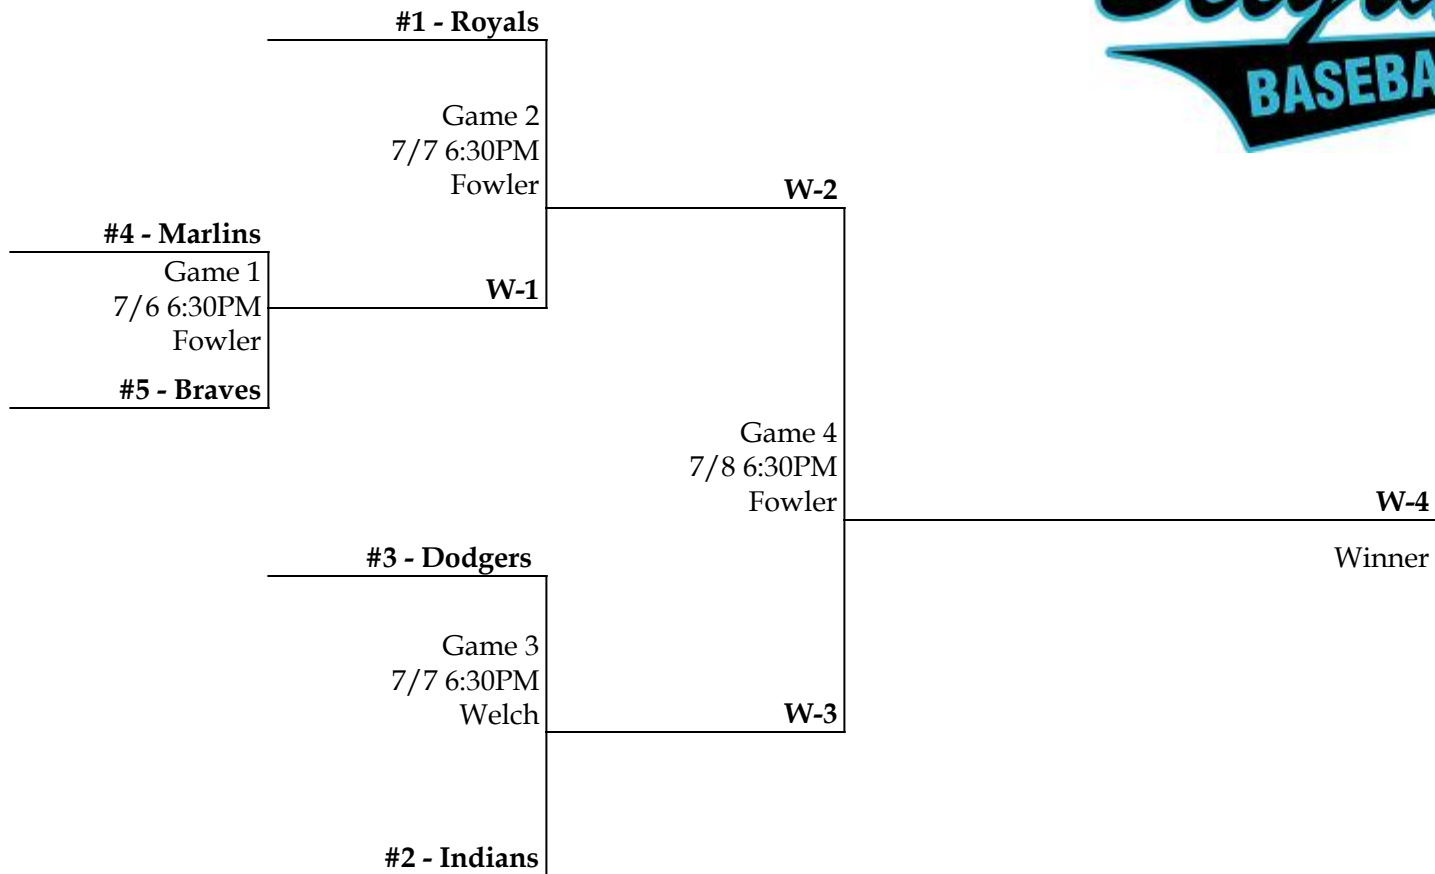

MAJORS DIVISION

- 1) Highest Seed is HOME in 1st Round (#1 Seed is HOME their first game)
- 2) Coinflip for HOME in Championship Game