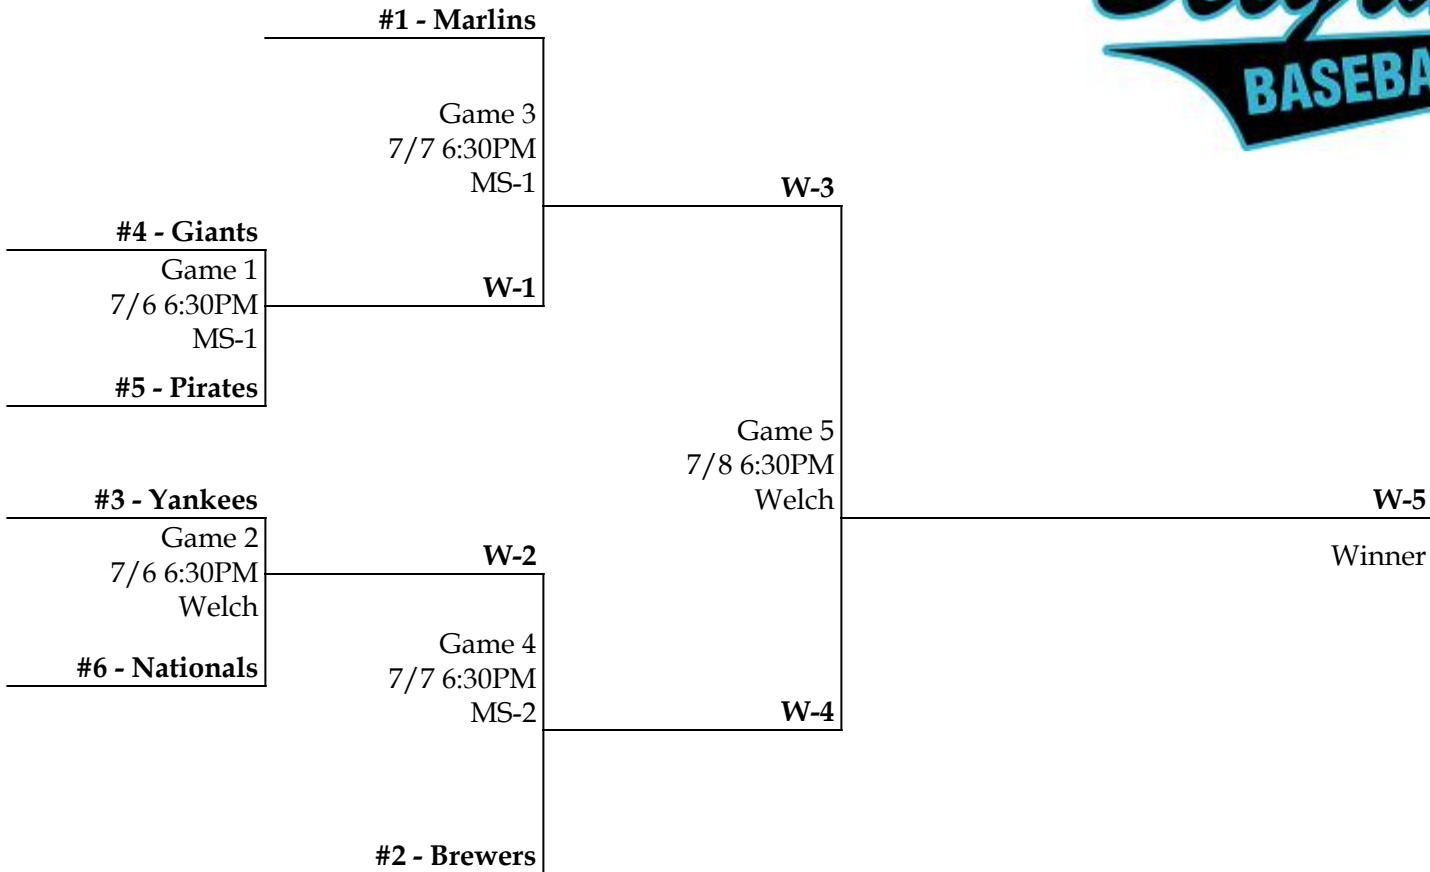

MINORS DIVISION

- 1) Highest Seed is HOME in 1st Round (#1 & #2 Seed is HOME their first game)
- 2) Coinflip for HOME in Championship Game