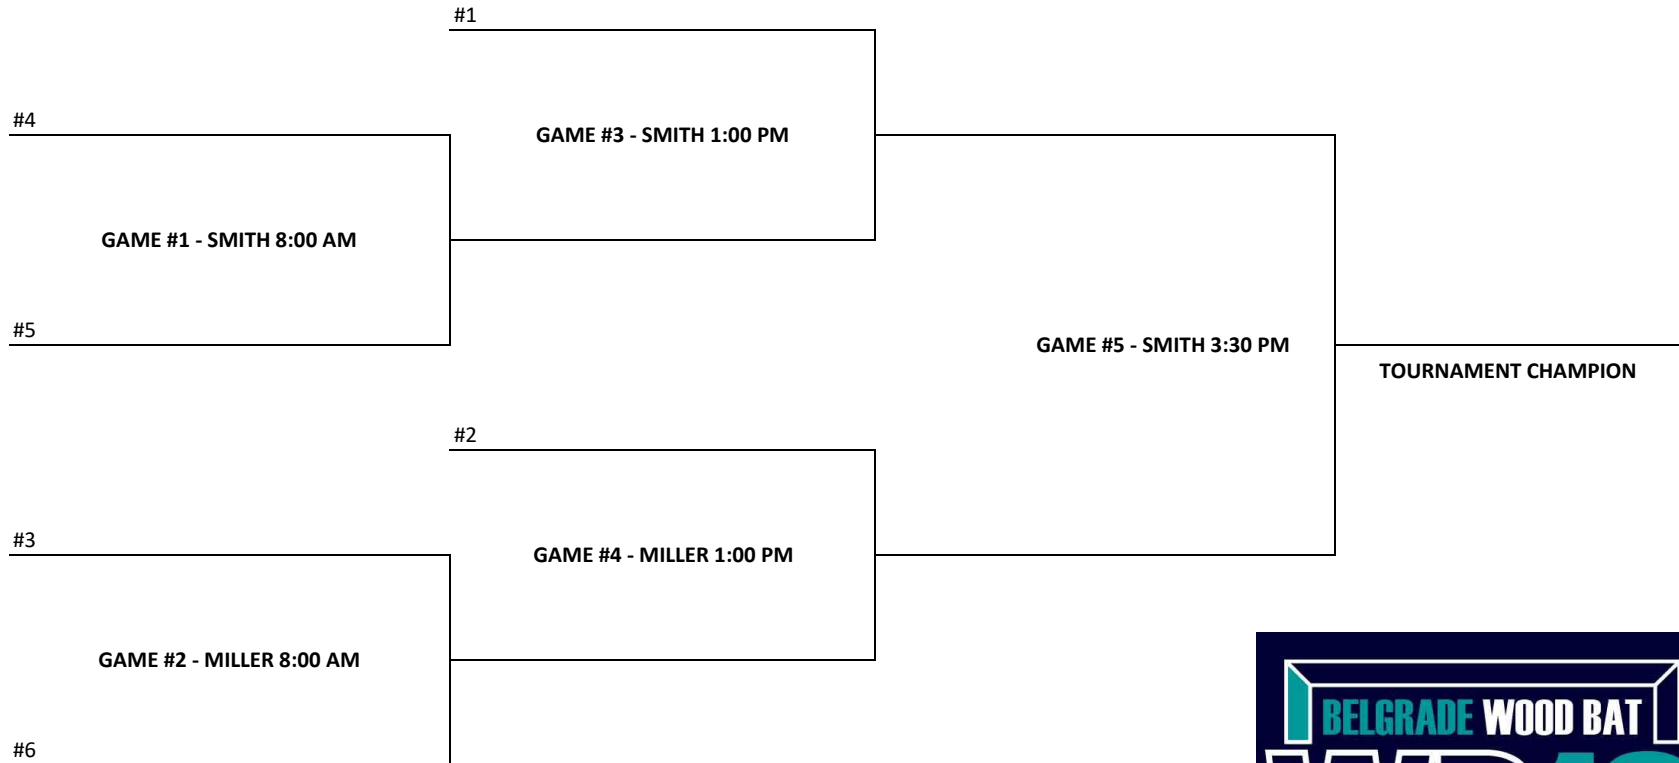

GAME #2 - MS1 10:00 AM

#7

GAME #3 - MS1 2:00 PM

SILVER CHAMPION

2018 BELGRADE WOOD BAT - 12U GOLD BRACKET

#1

GAME #1 - FOWLER 10:00 AM

#4

#2

GAME #2 - WELCH 10:00 AM

#3

GAME #3 - FOWLER 2:00 PM

TOURNAMENT CHAMPION

2018 BELGRADE WOOD BAT - 12U SILVER BRACKET

#5

GAME #1 - FOWLER 08:00 AM

#8

#6

GAME #2 - WELCH 08:00 AM

#7

GAME #3 - MS1 12:00 PM

SILVER CHAMPION

2018 BELGRADE WOOD BAT - 13U BRACKET PLAY

2018 BELGRADE WOOD BAT - 15U BRACKET